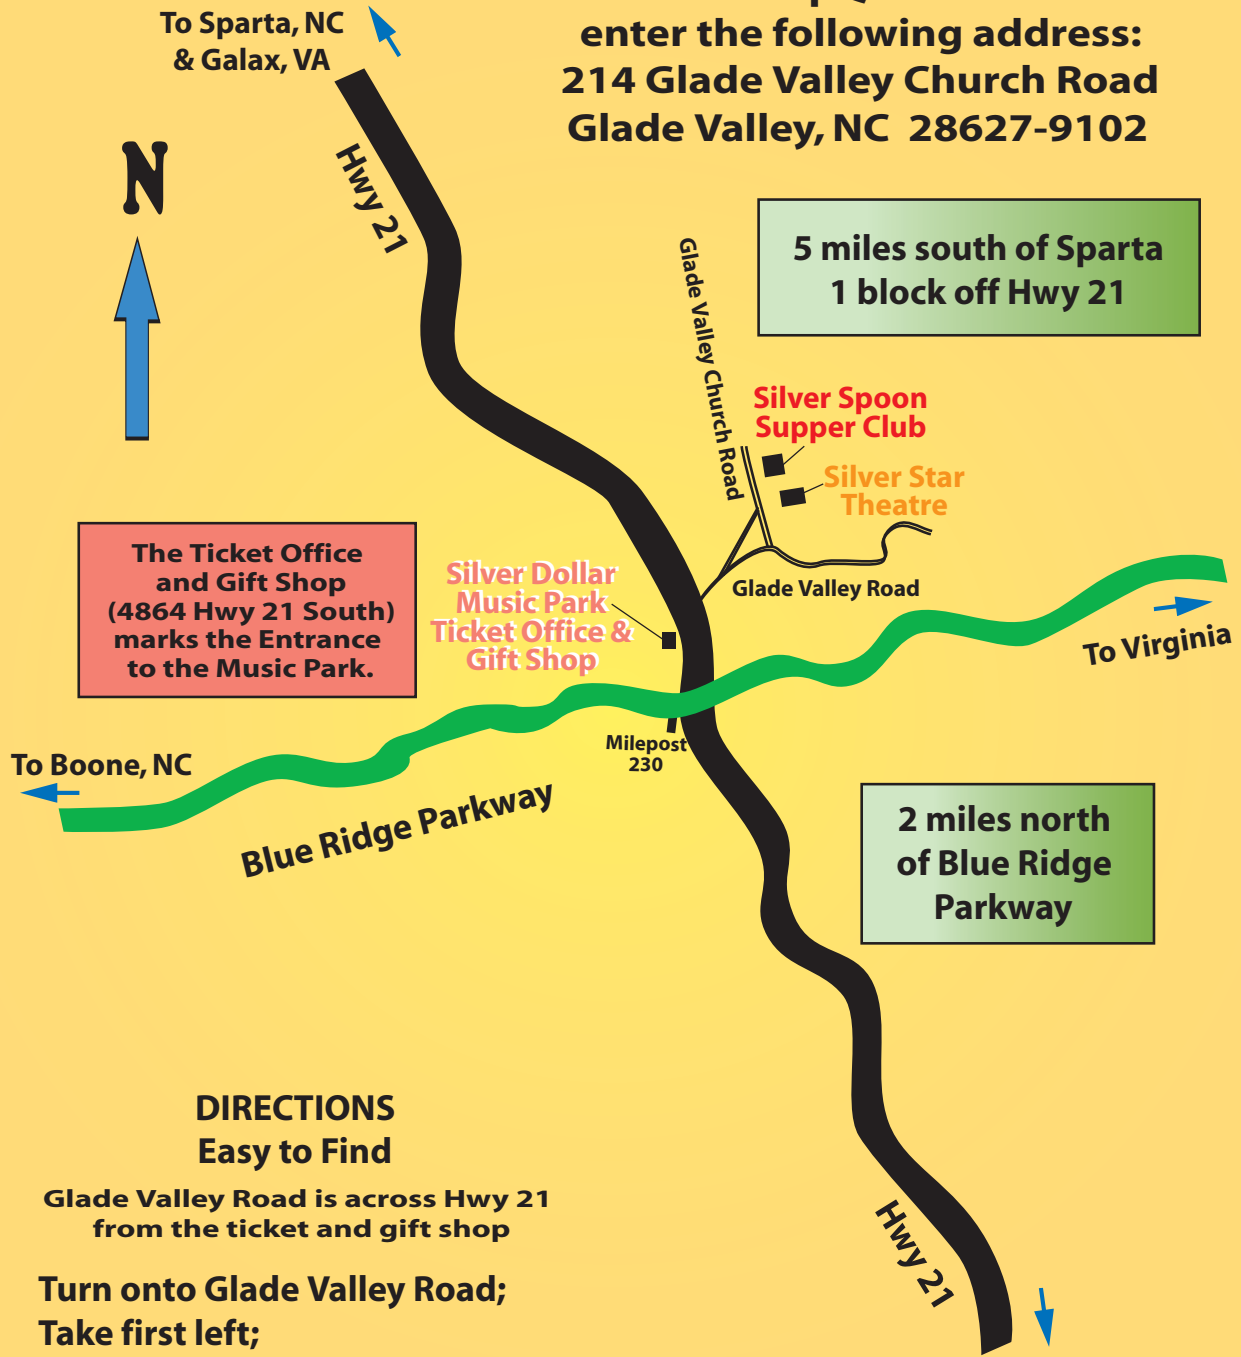

Map - NTS

For MapQuest.com  
enter the following address:  
**214 Glade Valley Church Road  
Glade Valley, NC 28627-9102**

The Ticket Office  
and Gift Shop  
(4864 Hwy 21 South)  
marks the Entrance  
to the Music Park.

5 miles south of Sparta  
1 block off Hwy 21

2 miles north  
of Blue Ridge  
Parkway

### DIRECTIONS Easy to Find

Glade Valley Road is across Hwy 21  
from the ticket and gift shop

Turn onto Glade Valley Road;  
Take first left;

Turn left at stop sign;

Silver Spoon Supper Club is the 2nd building on right.